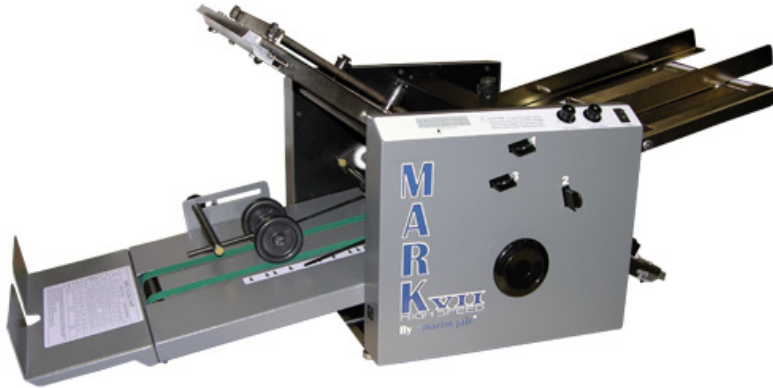

Mark VII Paper Folders

Folds
3.5" x 4.25" to 14" x 20"

Paper Weights
16# Bond to 80# Index
60 gsm to 147 gsm

- High speed folding machines capable of up to 35,000 sheets per hour
- Manual paper guide and skew adjustment
- Removable cartridge allow for perf and or score
- LED counter
- Handles both laser and copier paper
- Ideal for: print shops

SPECIFICATIONS:

Model No.:	Mark VII
Benchmark Speed: (sheets/hr.)	up to 35,000
Standard Paper Size: (inch/cm)	3.5" x 4.25" to 14" x 20" A3, A4, A5
Paper Weight: (up to sheets)	60 gsm to 147 gsm 16# bond to 80# index
Feed Tray Capacity: (up to sheets)	350
Power (volts)	115
Dimensions: (W x D x H approx. inch/cm)	21 x 15.5 x 13.2 53 x 39 x 34
Weight: (approx. ounces/lbs.)	108 lbs.