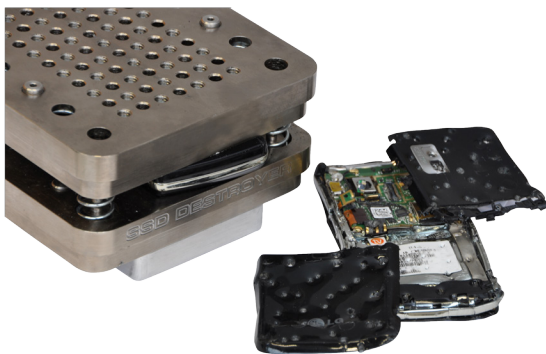

INFORMATION
SECURITY

INTIMUS CRUSHER

HARD DRIVE PHYSICAL
DESTROYER

SSD & HDD in one

- ▶ Destroys all kind of hard drives regardless of size, operating system or interface
- ▶ Fast and easy to operate

PHYSICAL
CRUSHER
AND
DESTROYER

The high-speed, high-powered intimus Crusher is the fastest and lightest NSA/CSS EPL-listed hard drive destroyer on the market. The intimus Crusher meets evolving technology challenges by increasing the speed, amplifying the crushing power, and offering an optional solid-state destroyer that both perforates and waffles solid-state media, flash drives, USB thumb drives, and SSHD controller boards. HDDs are bent by the Crusher. Best to combine with degaussing for a full solution for high security requirements. Security level H3* for standalone application.

FEATURES

- Now with more robust crush chamber
- Listed on NSA/CSS evaluated products list
- Bends, breaks, and mangles hard drives, including dataplatters and other internal components, preventing data recovery
- Destroys solid-state media, flash drives, USB thumb drives, and SSHD controller boards when used with optional intimus Destroyer
- Independently tested and certified to meet CE directives for safety, compatibility, and interference
- Lightest electric destroyer on the market
- Crushes multiple drives at a time
- Quiet, office-friendly design
- No hydraulics

TECHNICAL DATA

SPECIFICATIONS	
Power Supply	50/60 Hz- Factory configurable
Power Consumption	During standby: 90 W During crush: 1200 W (max)
Media	intimus Crusher: Hard Drives up to 5,7 cm in height With optional intimus Destroyer: SSD, flash drives, USB thumb drives, SSHD controller boards
Destruction Time	Destroys up to 1,800 (6,4 cm) hard drives per hour Destroys up to 360 (8,9 cm) hard drives per hour
Certifications/Listing	NSA/CSS EPL • CE
Destruction Chamber capacity (HxWxD)	57.4 x 123.7 x 172.2 mm
Temperature	5°C - 40°C
Humidity	10%H - 40%H without condensation
Weight	35.9 kg
Size (HxWxD)	377.7 x 190.8 x 473.5 mm