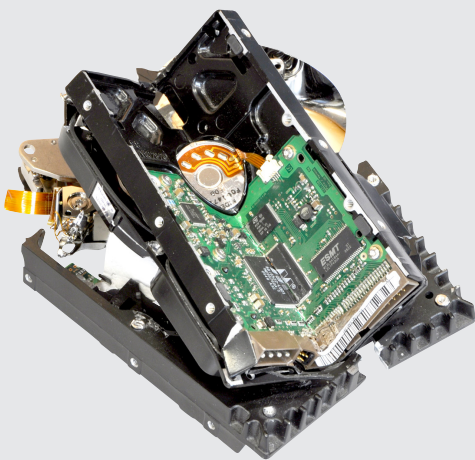

INFORMATION
SECURITY

INTIMUS CRUSHER

HARD DRIVE PHYSICAL
DESTROYER

SSD & HDD in one

- ▶ Destroys all kind of hard drives regardless of size, operating system or interface
- ▶ Fast and easy to operate

PHYSICAL
CRUSHER
AND
DESTROYER

The high-speed, high-powered intimus Crusher is the fastest and lightest NSA/CSS EPL-listed hard drive destroyer on the market. The intimus Crusher meets evolving technology challenges by increasing the speed, amplifying the crushing power, and offering an optional solid-state destroyer that both perforates and waffles solid-state media, flash drives, USB thumb drives, and SSHD controller boards. HDDs are bent by the Crusher. Best to combine with degaussing for a full solution for high security requirements. Security level H3* for standalone application.

FEATURES

- Now with more robust crush chamber
- Listed on NSA/CSS evaluated products list
- Bends, breaks, and mangles hard drives, including dataplatters and other internal components, preventing data recovery
- Destroys solid-state media, flash drives, USB thumb drives, and SSHD controller boards when used with optional intimus Destroyer
- Independently tested and certified to meet CE directives for safety, compatibility, and interference
- Lightest electric destroyer on the market
- Crushes multiple drives at a time
- Quiet, office-friendly design
- No hydraulics

TECHNICAL DATA

SPECIFICATIONS	
Power Supply	50/60 Hz- Factory configurable
Power Consumption	During standby: 90 W During crush: 1200 W (max)
Media	intimus Crusher: Hard Drives up to 5,7 cm in height With optional intimus Destroyer: SSD, flash drives, USB thumb drives, SSHD controller boards
Destruction Time	Destroys up to 1,800 (6,4 cm) hard drives per hour Destroys up to 360 (8,9 cm) hard drives per hour
Certifications/Listing	NSA/CSS EPL • CE
Destruction Chamber capacity (HxWxD)	57.4 x 123.7 x 172.2 mm
Temperature	5°C - 40°C
Humidity	10%H - 40%H without condensation
Weight	35.9 kg
Size (HxWxD)	377.7 x 190.8 x 473.5 mm