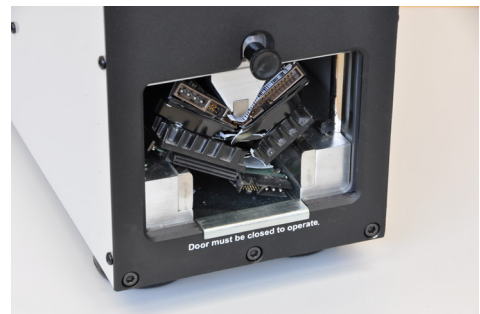

intimus Crusher