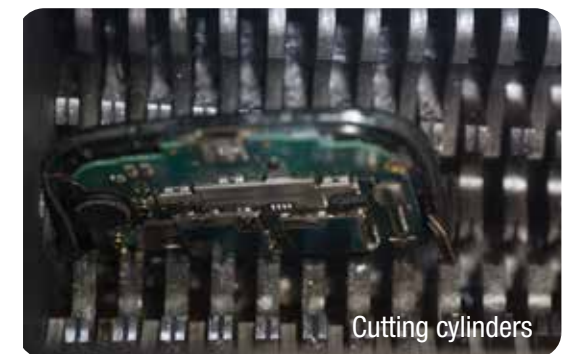

This unique product only requires standard power, unlike industrial shredders that need special power requirements, dedicated areas in your facility because of noise and dust. Our FlashEx is "plug and play" and can be used anywhere in the work place.

The FlashEx has a specially designed solid cutting head which grabs the material with specially designed claw like cutting cylinders pulling material into the unit. It automatically reverses itself on thicker material until the item is totally destroyed to 4x15mm end waste particle. The FlashEx has incorporated an Auto Safety feed opening, keeping the operator safe but still able to watch the destruction through the viewing window. The i-control operation unit is guaranteeing an easy-to-use machine and provides full control to the operator.

The intimus FlashEx is the only safe and reliable way to protect and destroy your sensitive multimedia and digital formats in the workplace in real time, not having to store it for pick up, increasing the potential for data theft. Call us today for more details on this product and let us share our complete product portfolio with you on our complete line of information destruction devices.