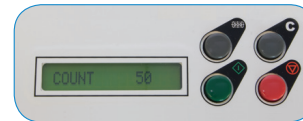

### Standard Features:

- Compact size is ideal for low-volume applications
- Quick set-up right out of the box, with simple push-button operation
- Pre-Marked for four popular folds:  
C, Z, Half and Double Parallel in 11" and 14" lengths
- Folds up to 7,400 sheets per hour
- Paper Sizes: Up to 8.5" x 14"
- LCD control panel with 3-digit resettable counter
- Output conveyor for neat and sequential stacking
- Clearly marked fold settings: Switch between fold types quickly and easily
- Drop-in top-feed system: Simply square the paper and load it in the feed tray, no fanning required
- Hopper capacity: Up to 200 sheets at a time
- AutoBatch: Processes a pre-set number of sheets with pauses between

### Pre-Marked Fold Types:

Letter  
"C"

Accordion  
"Z"

Half  
"V"

Double  
Parallel

Output conveyor for neat & sequential stacking

LCD control panel with resettable counter

Clearly marked fold guide for quick and easy setup