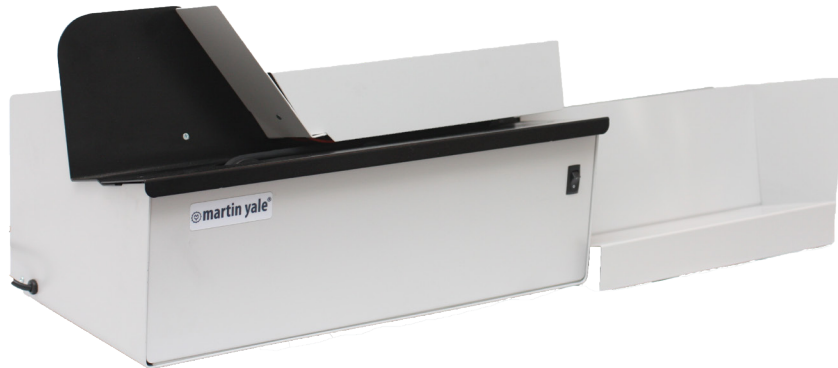

62001 Letter Opener

Opens envelopes up to 1/4" thick
Blades fully enclosed to protect fingers

- Largest letter opener, ideal for large businesses and mailrooms
- Blades fully enclosed to protect fingers
- Automatically feeds, opens and collects a stack of envelopes
- Operates at a speed of up to 17,500 envelopes per hour
- Accepts a 6" tall stack of envelopes
- Accommodates a wide variety of envelopes
- Opens envelopes up to 1/4" thick
- Adjustable cutting width allows scrap size to be adjusted from 1/16" to 3/16"
- Comes with removable receiving tray to keep scraps apart from opened envelopes

SPECIFICATIONS:

Model No.:	62001
Benchmark Speed: (envelopes/hour)	17,500
Thickness of envelope: (inch/mm)	1/4" 6.35
Height of envelope stack:	6"
Automatic Paper Feed	Yes
Cut width: (inch/mm)	1/32" to 3/16" .8 to 4.8 mm
Electrical: (volt)	115/230
Dimensions: (W x D x H approx inch/mm)	35.5 x 10.63 x 12.13 902 x 270 x 308
Weight: (approx. ounces/lbs.)	41 lbs.